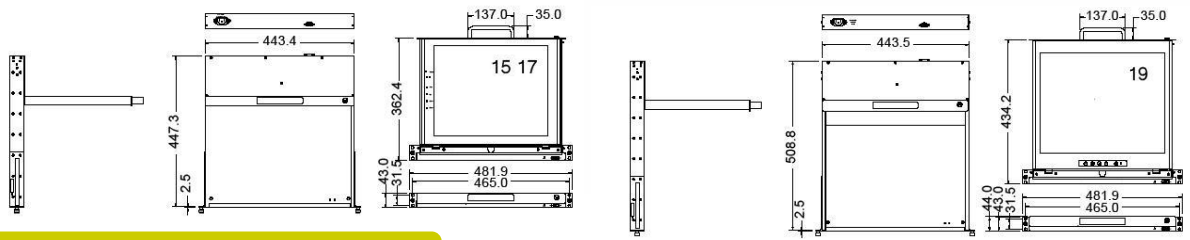

### Introduction

The **MEDUSA-B** series is designed to provide users with friendly and clear visual monitoring device that can be easily fitted onto standard 19" rack and takes only 1U space. The series supports 15" and 17" bright active matrix TFT LCD display in an elegantly designed 1U heavy duty steel housing with rail to enable users to select the most comfortable visual distance. The LCD supports wide viewing angle R-L and U-D up to 140 degree. Ultra excellent display quality is supported by a maximum contrast ratio of 500:1 and a resolution up to (SXGA) 1280 x 1024 pixels for 19" version. **MEDUSA-B** series also support Sun native resolution. It can be connected easily to your computer through standard VGA interface.

### Features

- Standard 19" Rackmount 15"/17"/19" bright active matrix TFT LCD Display protected by tempered glass
- High contrast ratio, Wide-viewing angle and high brightness 250 cd/m<sup>2</sup> from 4-CCFL backlight lamps for high display quality
- On Screen Display (OSD) enable easy adjustment of display image
- Support Sun native resolution
- Low power consumption
- Robust but light and elegantly designed external housing
- Optional Touch-screen function

## Specifications

Model	MEDUSA-B119	MEDUSA-B117	MEDUSA-B115
Display Size	19"	17"	15"
Panel Type	Active Matrix TFT LCD		
Maximum Resolution	SXGA 1280 x 1024		XGA 1024 x 768
Pixel Pitch	0.098 x 0.294 mm	0.264 x 0.264 mm	0.297 x 0.297 mm
View Angle (Typical)	R-L view 140° U-D view 140°	R-L view 60° ~ 70° U-D view 45° ~ 60°	R-L view 130° U-D view 100°
Contrast Ratio	500:1	450:1	400:1
Brightness	White 250cd/m2		
Backlight	4 lamps		2 lamps
Colors	16.2M		
Connection	VGA Cable		
Sync	45~80KHz		
Power Source	100~240V AC		
Power Consumption	21.05W	19.05W	10.41W
Temperature	Operating: 0° ~ 50°C Storage: -20°C ~ 60°C		
Humidity	10% ~ 90% RH		
Dimension	443.5 (W) x 508.8 (D) x 44 (H) mm	443.4 (W) x 447 (D) x 44 (H) mm	
Gross Weight	18kgs	16.4kgs	15.2kgs
Touch Panel	5-wire resistive USB		